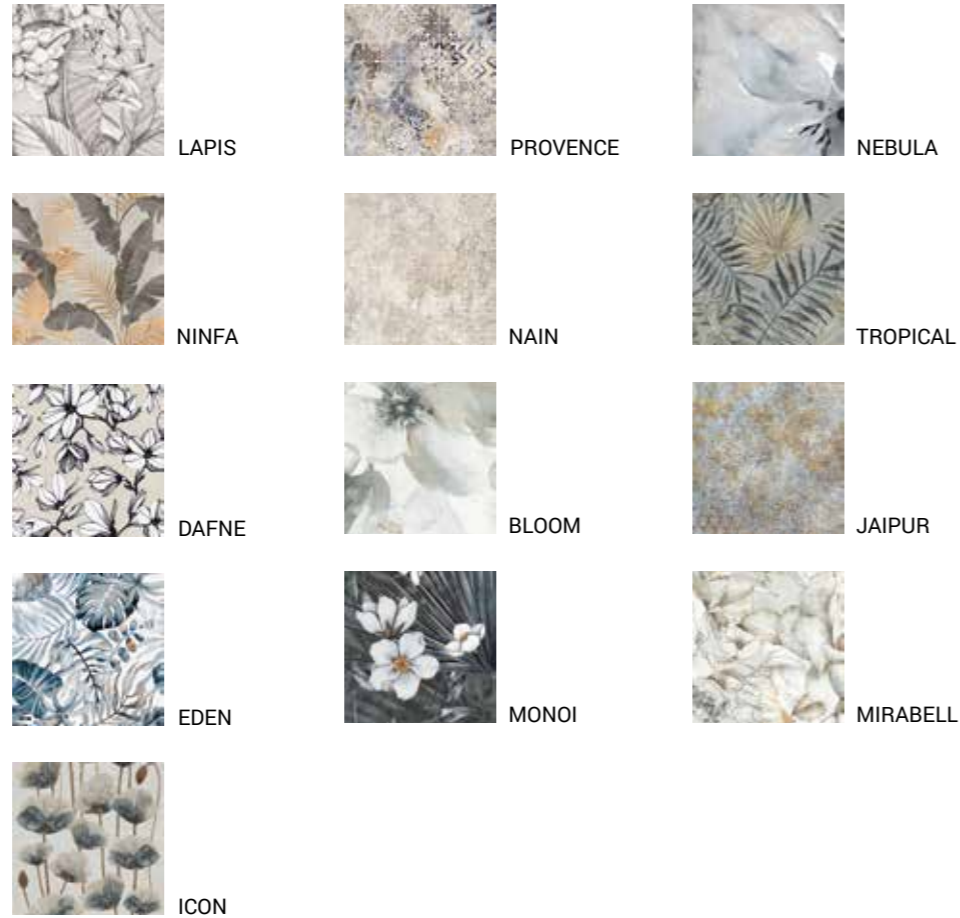

Colori
Colours - Couleurs - Farbe

61,0x122,2 cm R / 24"x48" R

R RETTIFICATO
RECTIFIED

Decori abbinabili con tutte le serie . Decorations can be combined with all series

wall: Provence 61,0x122,2 cm R/24"x48" R
floor: Meteora Beige 61,0x61,0 cm RS/24"x24" RS