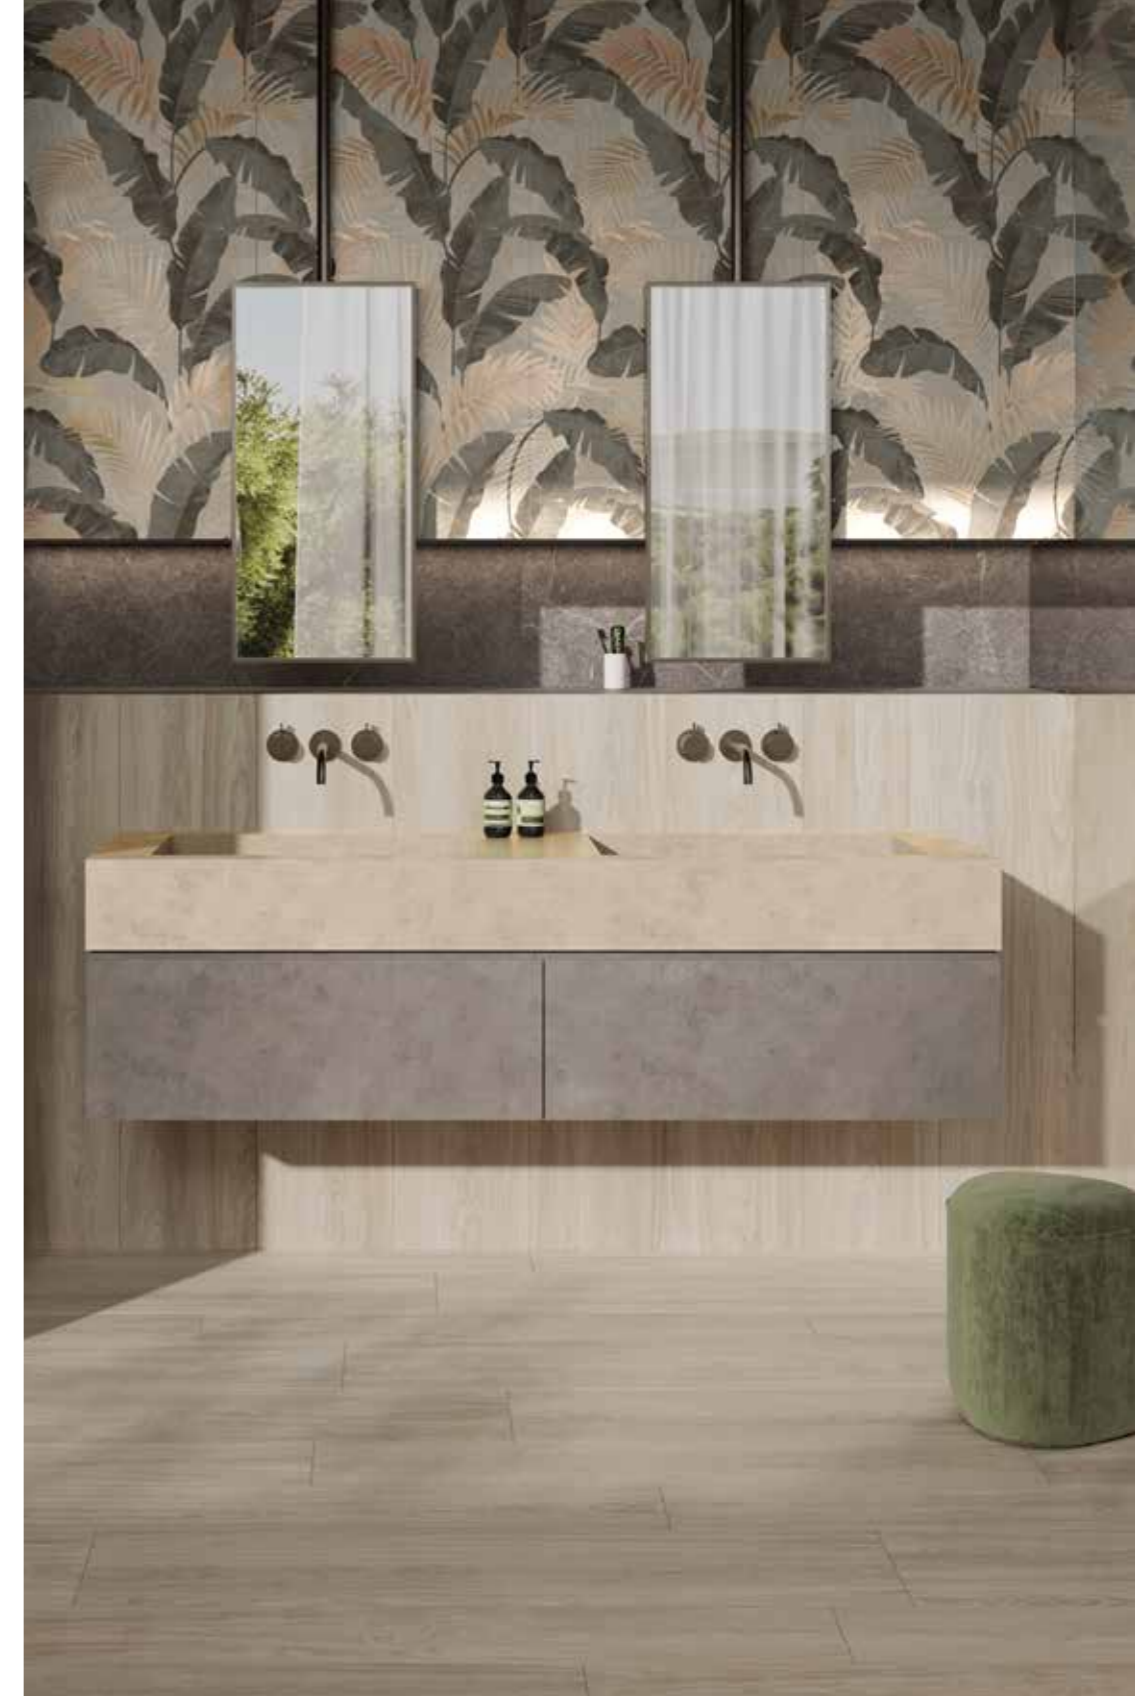

UNIVERSAL NINFA

wall: Ninfa 61,0x122,2 cm R/24"x48" R - Skyline teak Native 30,4x122,2 cm RS/12"x48" RS
 floor: Skyline Native 26,0x160,0 cm RS/10"x63" RS

ninfa

61,0x122,2 cm 24"x48"

1 soggetto. 1 motif. 1 sujet. 1 Motive.